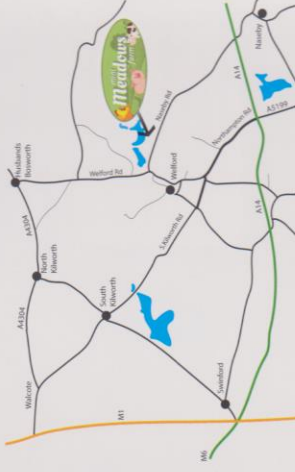

Great value fun for the whole family!

Voucher £1 off a feed bucket

This voucher entitles the holder to £1 off the price of a Mini Meadows Farm animal feed bucket when accompanied by one full paying entry.*

*Not to be used in conjunction with any other offer or school/group booking. No photocopies accepted. Voucher valid until 31st December 2018 and must be given up at the entrance.

How to find us:

Just 10 minutes drive from the M1, junction 20
(30 mins from Northampton, 35 mins from Leicester,
60 mins from Nottingham)

Hi there!

Mini Meadows Farm is our lovely children's farm set in 12 acres of rolling countryside on the Northamptonshire and Leicestershire border.

Come and meet our cute, not quite so cute, large and small farm animals. Learn what they eat using our colour-coded feed buckets, stroke the guinea pigs and rabbits, and if you're lucky you may even see a chick hatching!