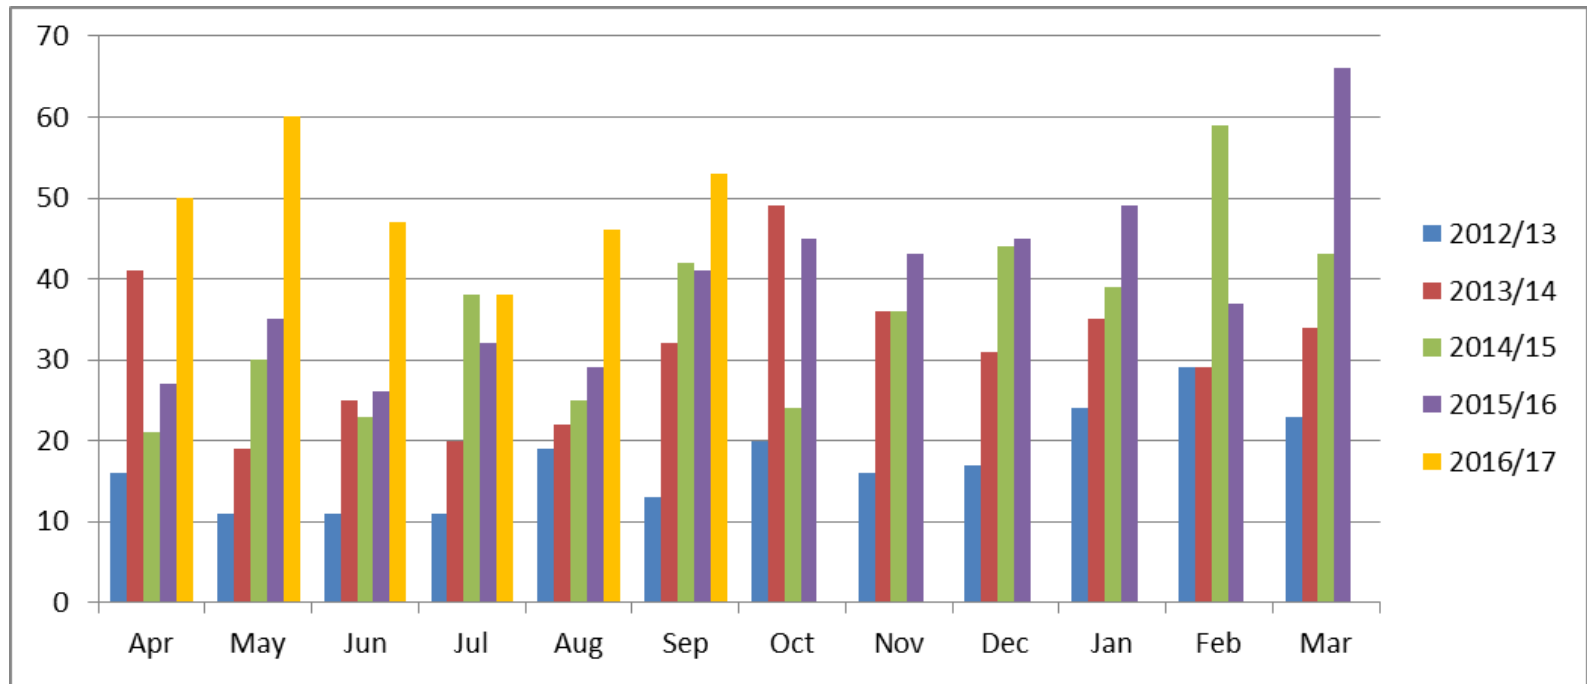

**APLM 2016  
Fly tipping  
"Tip Off" Campaign**

# District wide problem

- 294 incidents so far this financial year
- 64% increase in firsts six months of the year in comparison to same period last year
- Most fly tipped item is household waste
- Affects all Parishes

# Incidents over 5 year period